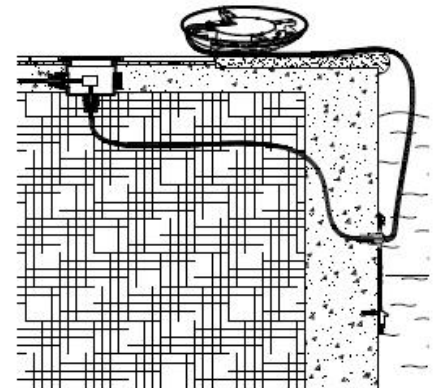

Product characteristics at glance

- Energy efficient LED-Warm white Underwater light
- Power consumption only 20 W.
- High power LED built in driver
- Safety glass cover
- Wet and Dry installation
- Waterproof IP68
- Feature install at the wall or floor

Light :	Swimming pool light LED
Power:	LED emitter x 252 pcs 20W
Voltage:	12V. AC
Beam angle:	30°
Material :	Cover : Safety Glass Body: Plastic
Colour :	Warm white colour
Size:	Dia.280xH:70 mm.
Control :	Direct control
Cable :	2c 2 m. Niche less