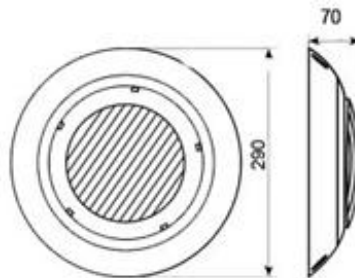

Product characteristics at glance

- Energy efficient LED-Warm white Underwater light
- Power consumption only 20 W.
- High power LED built in driver
- Safety glass cover
- Wet and Dry installation
- Waterproof IP68
- Feature install at the wall or floor

Light :	Swimming pool light LED
Power:	LED emitter x 252 pcs 20W
Voltage:	12V. AC
Beam angle:	30°
Material :	Cover : Safety Glass Body: Plastic
Colour :	Warm white colour
Size:	Dia.280xH:70 mm.
Control :	Direct control
Cable :	2c 2 m. Niche less