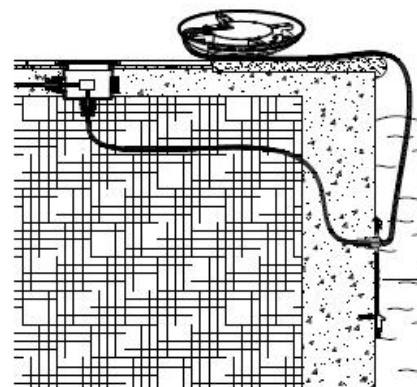

Product characteristics at glance

- Energy efficient LED-Warm white Underwater light
- Power consumption only 35 W.
- High power LED built in driver
- Safety glass cover
- Wet and Dry installation
- Waterproof IP68
- Feature install at the wall or floor

Light :	Swimming pool light LED
Power:	LED emitter x 546 pcs 35W
Voltage:	12V. AC
Beam angle:	30°
Material :	Cover : Safety Glass Body: Plastic
Colour :	Warm white colour
Size:	Dia.280xH:70 mm.
Control :	Direct control
Cable :	2c 2 m. Niche less