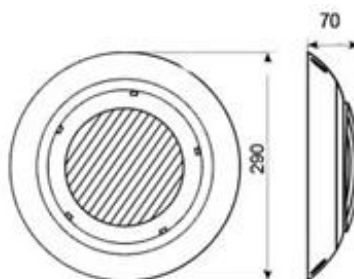

Product characteristics at glance

- Energy efficient LED-Warm white Underwater light
- Power consumption only 35 W.
- High power LED built in driver
- Safety glass cover
- Wet and Dry installation
- Waterproof IP68
- Feature install at the wall or floor

Light :	Swimming pool light LED
Power:	LED emitter x 546 pcs 35W
Voltage:	12V. AC
Beam angle:	30°
Material :	Cover : Safety Glass Body: Plastic
Colour :	Warm white colour
Size:	Dia.280xH:70 mm.
Control :	Direct control
Cable :	2c 2 m. Niche less