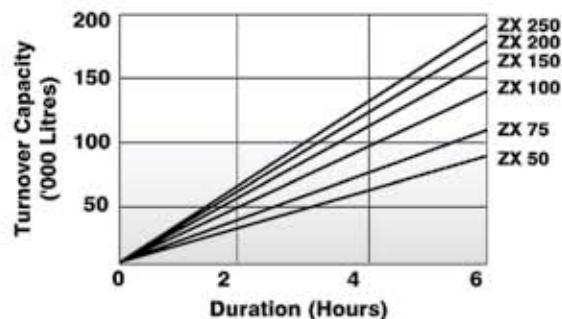

The Genus IV controller links all the separate components together through a single control that allows any member of the family to operate the system.

Range.

The Hurlcon ZX Series Pool and Spa Cartridge Filters are available in 6 sizes.

Warranty.

Each filter is covered by a limited 5 year warranty on the tank and 12 months on other components. For full details refer to the ZX Series Instruction Sheet.

Specifications.

Model	Flow Rate lpm	Filter Area mm ²	Pump Size Watts (output)	Weight kg	Dim "A" mm	Dim "B" mm
ZX 50	225	475	550-750	7.0	465	345
ZX 75	290	700	550-1100	8.0	465	345
ZX 100	375	940	750-1100	15.5	665	345
ZX 150	445	1400	750-1500	16.5	665	345
ZX 200	490	1900	750-1500	24.0	865	345
ZX 250	515	2400	750-1500	25.0	865	345