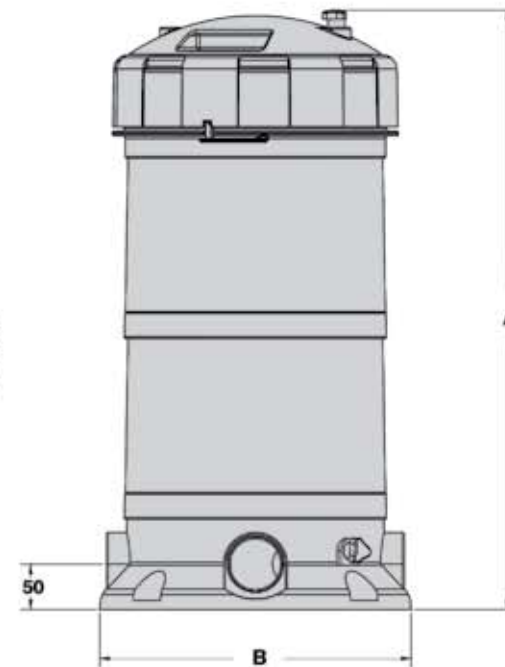

Available from:

* Specifications & Dimensions are subject to change without notice.

www.astralpool.com.au
or sales@astralpool.com.au

Melbourne Office:
Ph: 03 8796 8600
Fax: 03 8796 8670

Sydney Office:
Ph: 02 9853 2100
Fax: 02 9853 2170

Brisbane Office:
Ph: 07 3308 5400
Fax: 07 3308 5470

Gold Coast Office:
Ph: 07 5552 2600
Fax: 07 5552 2670

Adelaide Office:
Ph: 08 8152 7600
Fax: 08 8152 7670

Perth Office:
Ph: 08 9350 2600
Fax: 08 9350 2670

Townsville Office:
Ph: 07 4750 3100
Fax: 07 4750 3170